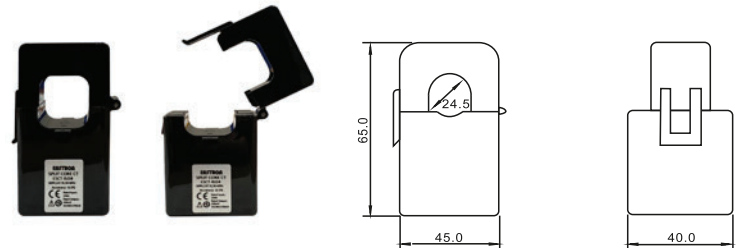

## CTSS-EW Plug & Play Split Core

Current transformers

### CTSS-EW- 16

Product Codes	Primary Current	Accuracy Class	Aperture (WXH)
CTSS5-16-100mV	5A	0.5	16mm $\phi$
CTSS10-16-100mV	10A	0.5	16mm $\phi$
CTSS50-16-100mV	50A	0.5	16mm $\phi$
CTSS100-16-100mV	100A	0.5	16mm $\phi$
CTSS150-16-100mV	150A	0.5	16mm $\phi$

### CTSS-EW- 24

Product Codes	Primary Current	Accuracy Class	Aperture (WXH)
CTSS10-24-100mV	10A	0.5	24mm $\phi$
CTSS50-24-100mV	50A	0.5	24mm $\phi$
CTSS100-24-100mV	100A	0.5	24mm $\phi$
CTSS250-24-100mV	250A	0.5	24mm $\phi$
CTSS300-24-100mV	300A	0.5	24mm $\phi$