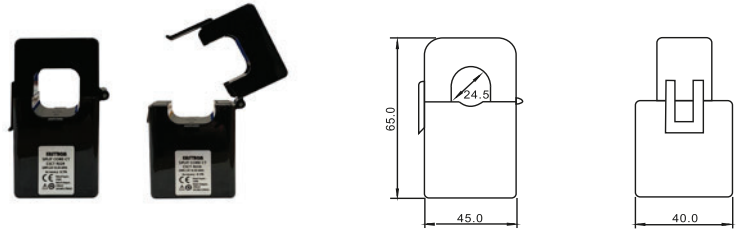

## CTSS-EW Plug & Play Split Core

Current transformers

### CTSS-EW- 16

Product Codes	Primary Current	Accuracy Class	Aperture (WXH)
CTSS5-16-100mV	5A	0.5	16mm $\phi$
CTSS10-16-100mV	10A	0.5	16mm $\phi$
CTSS50-16-100mV	50A	0.5	16mm $\phi$
CTSS100-16-100mV	100A	0.5	16mm $\phi$
CTSS150-16-100mV	150A	0.5	16mm $\phi$

### CTSS-EW- 24

Product Codes	Primary Current	Accuracy Class	Aperture (WXH)
CTSS10-24-100mV	10A	0.5	24mm $\phi$
CTSS50-24-100mV	50A	0.5	24mm $\phi$
CTSS100-24-100mV	100A	0.5	24mm $\phi$
CTSS250-24-100mV	250A	0.5	24mm $\phi$
CTSS300-24-100mV	300A	0.5	24mm $\phi$